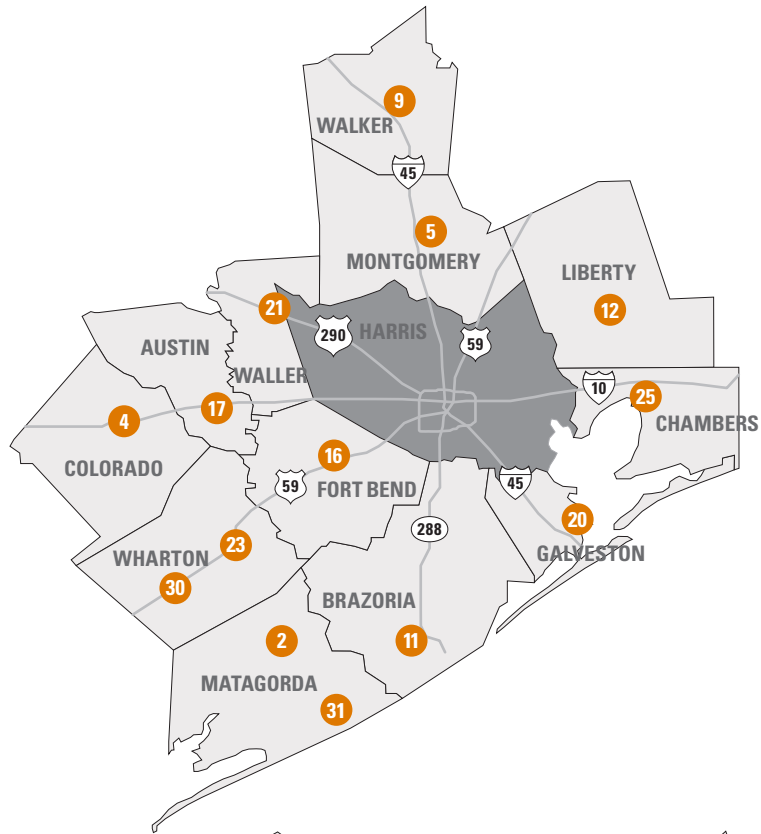

1811 Ruiz Street
Houston, TX 77002
713.227.8900
Wednesday
1pm – 5pm

Star of Hope Women and Family Shelter – 35

2575 Reed Road
Houston, TX 77051
713.222.2220
Tuesday and Thursday
8am – 5pm

CAREER OFFICE LOCATIONS MAP

FULL-TIME OFFICES

- 1 Astrodome
- 2 Bay City
- 3 Baytown
- 4 Columbus
- 5 Conroe
- 6 Cypress Station
- 7 East End
- 8 Humble
- 9 Huntsville
- 10 Katy
- 11 Lake Jackson
- 12 Liberty
- 13 Northeast
- 14 Northline
- 15 Northshore
- 16 Rosenberg
- 17 Sealy
- 18 Southeast
- 19 Southwest
- 20 Texas City
- 21 Waller
- 22 Westheimer
- 23 Wharton
- 24 Willowbrook