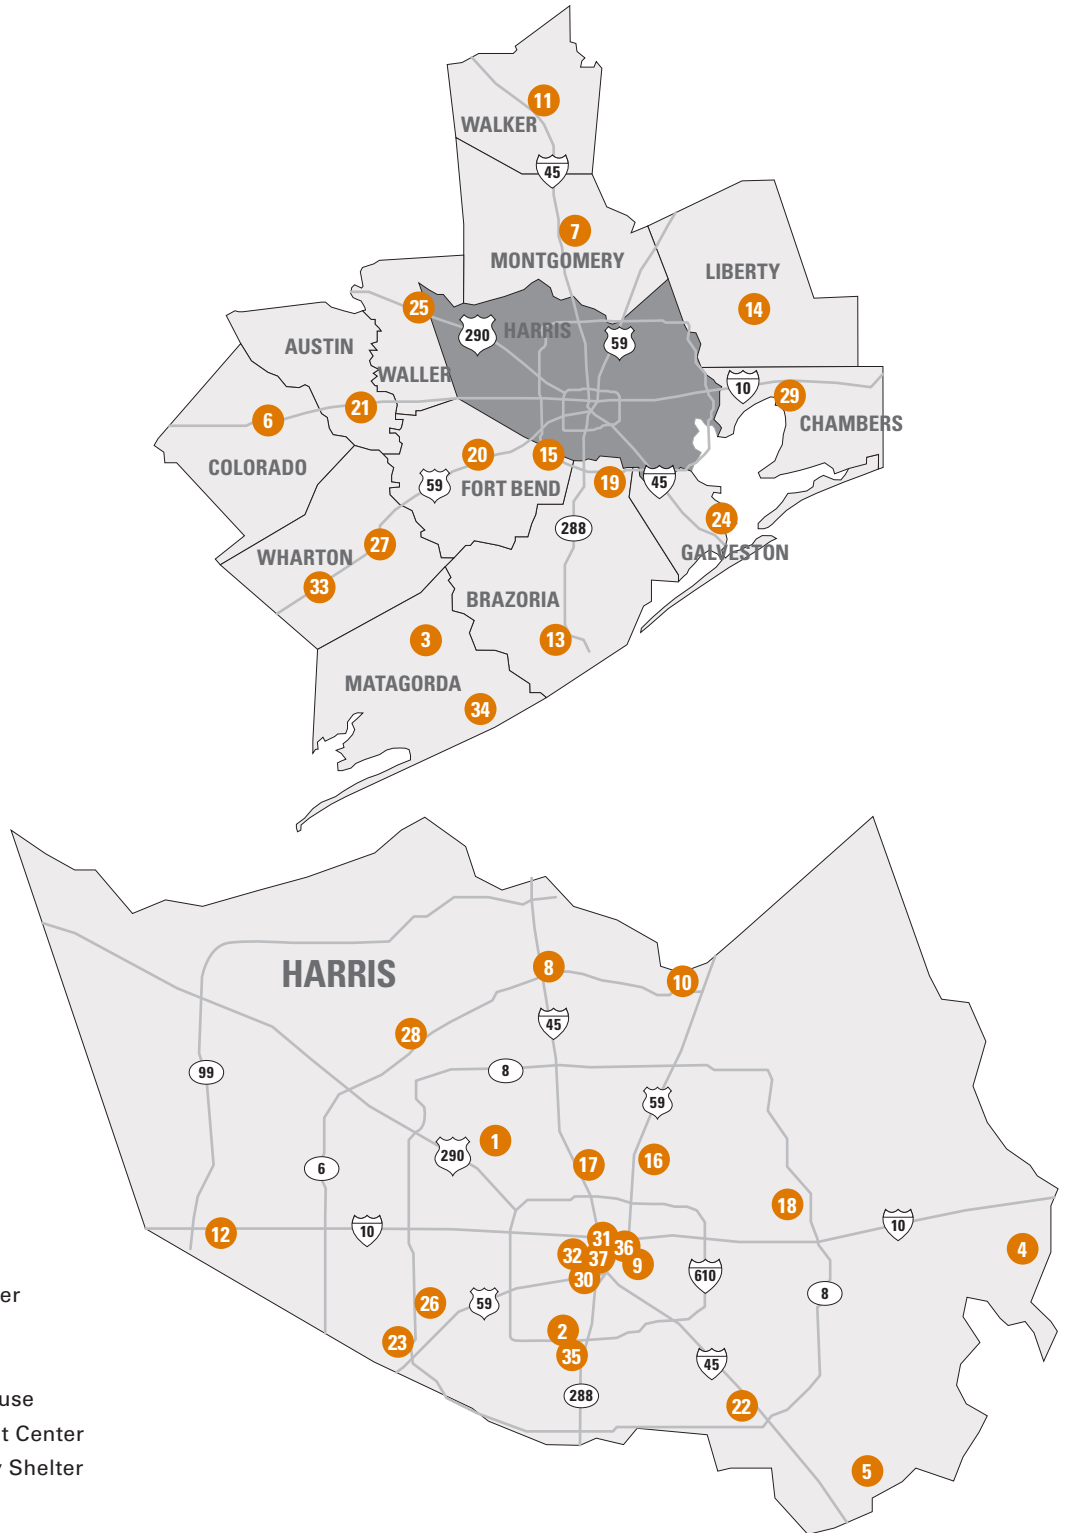

Career Office Locations Map

FULL-TIME OFFICES

- 1 Acres Homes
- 2 Astrodome
- 3 Bay City
- 4 Baytown
- 5 Clear Lake
- 6 Columbus
- 7 Conroe
- 8 Cypress Station
- 9 East End
- 10 Humble
- 11 Huntsville
- 12 Katy
- 13 Lake Jackson
- 14 Liberty
- 15 Missouri City
- 16 Northeast
- 17 Northline
- 18 Northshore
- 19 Pearland
- 20 Rosenberg
- 21 Sealy
- 22 Southeast
- 23 Southwest
- 24 Texas City
- 25 Waller
- 26 Westheimer
- 27 Wharton
- 28 Willowbrook