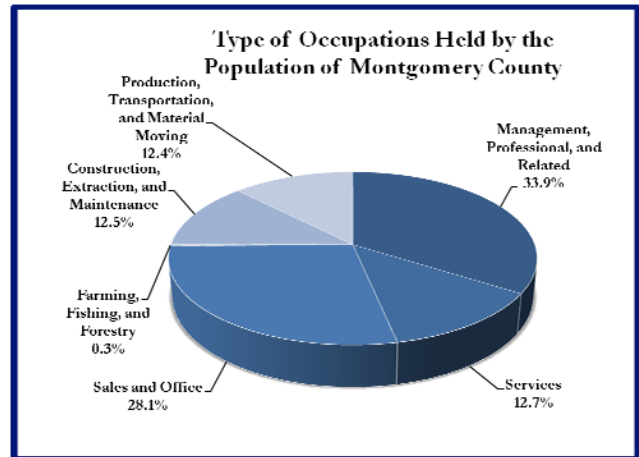

Size Class of Employers (2006)

Employees per Firm	Number of Firms
Total	7,880
1-19	6,831
20-99	879
100-499	156
>499	14

Data Source: U.S. Census Bureau, Bureau of Economic Analysis Texas, and Texas Workforce Commission

*Hispanic Persons are of Mexican, Puerto Rican, Cuban or South American or some other Spanish Origin.

Race Statistics of the Population (2000)

	Population
Total	293,768
White	259,258
Black or African American	10,258
American Indian and Alaska Native	1,374
Asian	3,261
Native Hawaiian and Other Pacific Islander	102
Some Other Race	14,271
<u>Two or More Races</u>	<u>5,244</u>
Hispanic or Latino (of any race)*	37,150
Race and Population 2007 Estimate	
Total	412,638
White	91.7%
Black or African American	4.8%
Hispanic	17.6%
Asian	1.8%