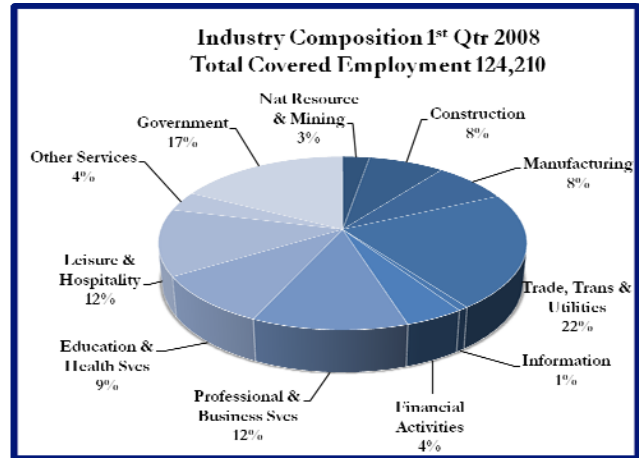

Montgomery County Profile

Montgomery County is located in East Central Texas and is one of 13 counties in the Gulf Coast Workforce Development Area. Montgomery County's 2007 population is estimated to be 412,638. Conroe is the county seat. Other towns include The Woodlands, Montgomery and New Caney. The Trade, Services, Manufacturing and Local Government Sectors fuel county employment. Montgomery County is home to Lake Conroe, a popular recreation area for Houston residents that are less than an hour away. The average unemployment rate in Montgomery County for 2008 was 4.3 percent.

Per Capita Personal Income (2007)

$42,704 ranking 9th in the State and was 115 percent of the State average, $37,083. The annual growth rate over the past 10 years was 4.7 percent as compared to 4.6 percent for the State and 4.3 percent for the nation.

Total Personal Income (2007)

$17,562,064,000 ranking 10th in the State with an annual growth rate of 9.8 percent as compared to 6.6 percent for the State and 5.4 percent for the nation.

Median Household Income (2007)

$63,550

Major Employers

Conroe ISD
Hewitt Associates
HEB Grocery
Kroger
Magnolia ISD
Medical Center Hospital
Montgomery, County of
New Caney ISD
Wal-mart Associates Inc
Willis ISD