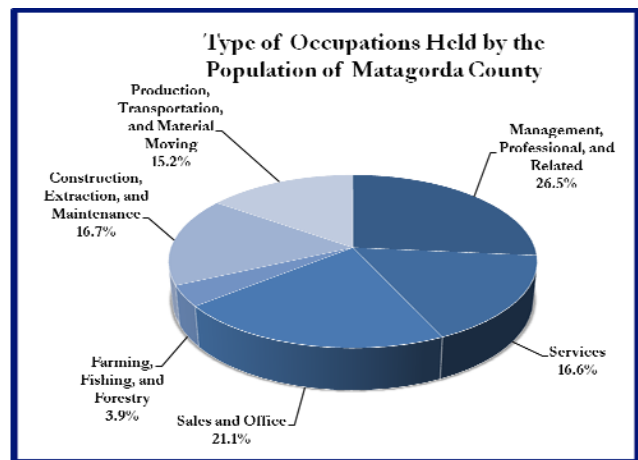

Size Class of Employers (2006)

Employees per Firm	Number of Firms
Total	753
1-19	693
20-99	52
100-499	7
>499	1

Race Statistics of the Population (2000)

Race	Population
Total	37,957
White	25,745
Black or African American	4,829
American Indian and Alaska Native	256
Asian	903
Native Hawaiian and Other Pacific Islander	16
Some Other Race	5,305
Two or More Races	903
Hispanic or Latino (of any race)*	11,898

Race and Population 2007 Estimate

Race	Population
Total	37,024
White	83.6%
Black or African American	12.2%
Hispanic	36.2%
Asian	2.2%

Data Source: U.S. Census Bureau, Bureau of Economic Analysis, and Texas Workforce Commission

*Hispanic Persons are of Mexican, Puerto Rican, Cuban or South American or some other Spanish Origin.