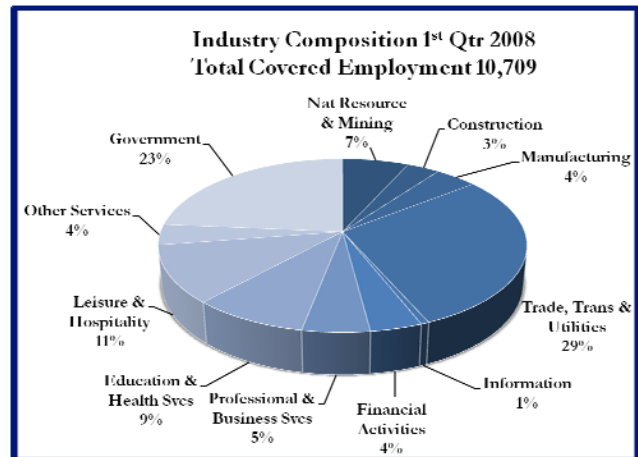

Matagorda County Profile

Matagorda County is located in East Central Texas and is one of 13 counties in the Gulf Coast Workforce Development Area. Matagorda County's 2007 population is estimated to be 37,024. Bay City is the county seat. Other towns include Palacios and Blessing. The Trade, Services, Construction, and Local Government Sectors fuel county employment. Matagorda County, is home of the South Texas Nuclear Plant and is one of the largest nuclear plants of its kind in the world. The average unemployment rate in Matagorda County for 2008 was 7.0 percent.

Per Capita Personal Income (2007)

$26,027 ranking 182nd in the State and was 70 percent of the State average, $37,083. The annual growth rate over the past 10 years was 3.4 percent as compared to 4.6 percent for the State and 4.3 percent for the nation.

Total Personal Income (2007)

$959,353,000 ranking 82nd in the State with an annual growth rate of 3.2 percent as compared to 6.6 percent for the State and 5.4 percent for the nation.

Median Household Income (2007)

$38,680

Major Employers

Bay City, City of
Bay City ISD
Celanese Chemical Co
H E Butt Grocery Co
Matagorda County
Matagorda County Hospital District
Palacios ISD
STP Nuclear Operating Company
Tidehaven ISD
Van Vleck ISD
Wal-Mart Associates Inc