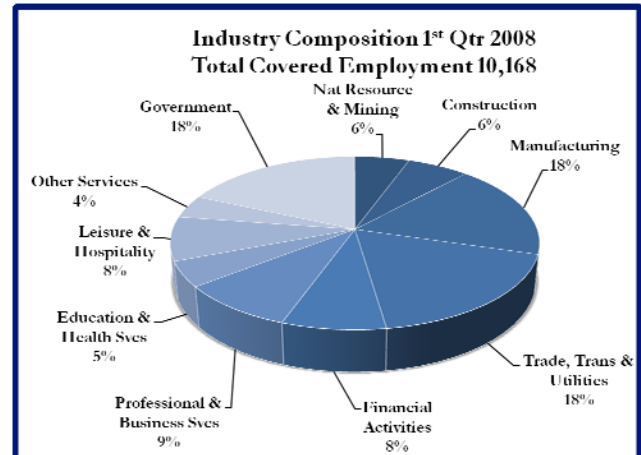

Chambers County Profile

Chambers County is located in East Central Texas and is one of 13 counties in the Gulf Coast Workforce Development Area. Chambers County's 2007 population is estimated to be 28,771. Anahuac is the county seat. Other towns include Winnie, Mont Belvieu, and Stowell. The Manufacturing, Trade, Service, and Local Government Sectors fuel county employment. Chambers County is the home of the Texas Rice Festival, Texas Gatorfest in September. The average unemployment rate in Chambers County for 2008 was 5.8 percent.

Per Capita Personal Income (2007)

$38,856 ranking 18th in the State and was 105 percent of the State average, $37,083. The annual growth rate over the past 10 years was 5.3 percent as compared to 4.6 percent for the State and 4.3 percent for the nation.

Total Personal Income (2007)

$1,116,734,000 ranking 74th in the State with an annual growth rate over the past 10 years of 7.1 percent as compared to 6.6 percent for the State and 5.4 percent for the nation.

Median Household Income (2007)

$62,164

Major Employers

Anahuac ISD
Barbers Hill ISD
Bayer Corporation
CEG Staffing Services
County of Chambers
Cryogenic Vessel Alternatives
East Chambers County
Exxon Mobile Corporation
Jindal United Steel
Saw Pipes USA Inc