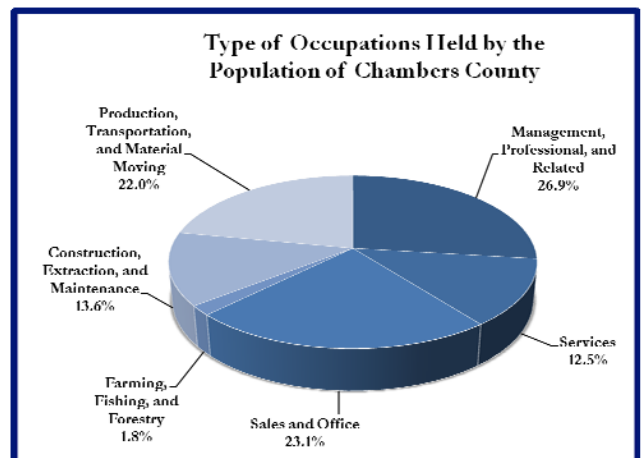

Per Capita Personal Income (2007)

\$38,856 ranking 18th in the State and was 105 percent of the State average, \$37,083. The annual growth rate over the past 10 years was 5.3 percent as compared to 4.6 percent for the State and 4.3 percent for the nation.

Total Personal Income (2007)

\$1,116,734,000 ranking 74th in the State with an annual growth rate over the past 10 years of 7.1 percent as compared to 6.6 percent for the State and 5.4 percent for the nation.

Median Household Income (2007)

\$62,164

Major Employers

Anahuac ISD
Barbers Hill ISD
Bayer Corporation
CEG Staffing Services
County of Chambers
Cryogenic Vessel Alternatives
East Chambers County
Exxon Mobile Corporation
Jindal United Steel
Saw Pipes USA Inc

Size Class of Employers (2006)

Employees per Firm	Number of Firms
Total	417
1-19	351
20-99	59
100-499	7
>499	0

Race Statistics of the Population (2000)

	Population
Total	26,031
White	21,315
Black or African American	2,542
American Indian and Alaska Native	124
Asian	175
Native Hawaiian and Other Pacific Islander	0
Some Other Race	1,568
Two or More Races	307
Hispanic or Latino (of any race)*	1,558